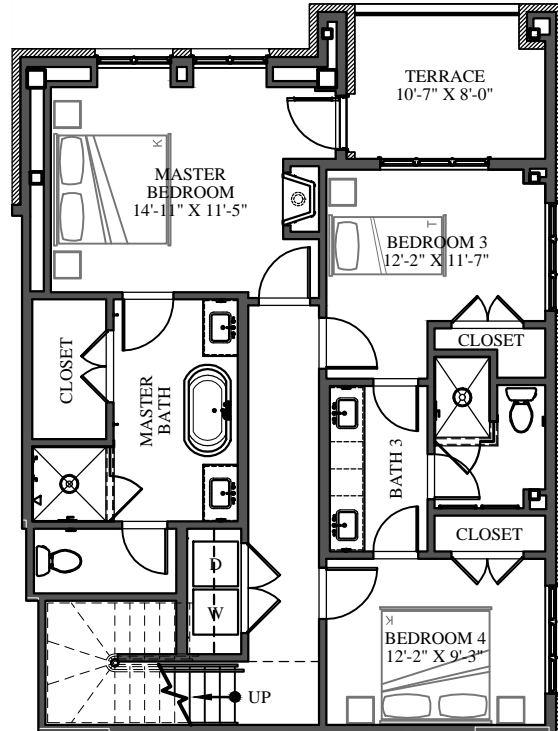

VILLAS AT  
CORTINA

Unit No.6

2,419 Sq. Ft. - 4/3.5  
183 Sq. Ft. - Terrace

0 ft 4 ft 8 ft N  
Scale 3/32" = 1'-0"

Unit No.6 - Upper Level

1,351 Sq. Ft. Conditioned Space  
91 Sq. Ft. Terrace Space

Unit No.6 - Lower Level

1,068 Sq. Ft. Conditioned Space  
92 Sq. Ft. Terrace Space