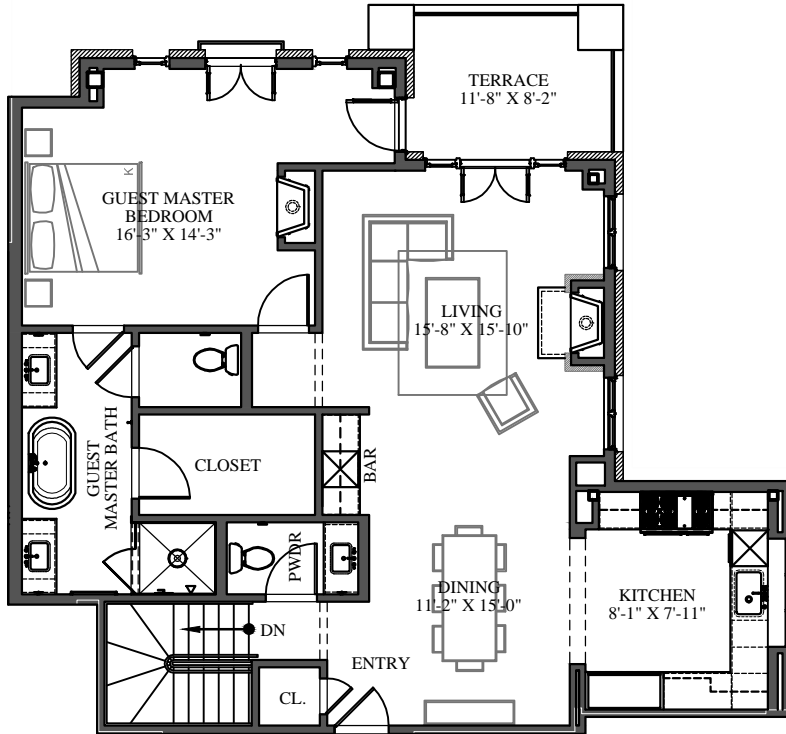

VILLAS AT  
CORTINA

Unit No.6

2,419 Sq. Ft. - 4/3.5  
183 Sq. Ft. - Terrace

0 ft 4 ft 8 ft N  
Scale 3/32" = 1'-0"

Unit No.6 - Upper Level

1,351 Sq. Ft. Conditioned Space  
91 Sq. Ft. Terrace Space

Unit No.6 - Lower Level

1,068 Sq. Ft. Conditioned Space  
92 Sq. Ft. Terrace Space