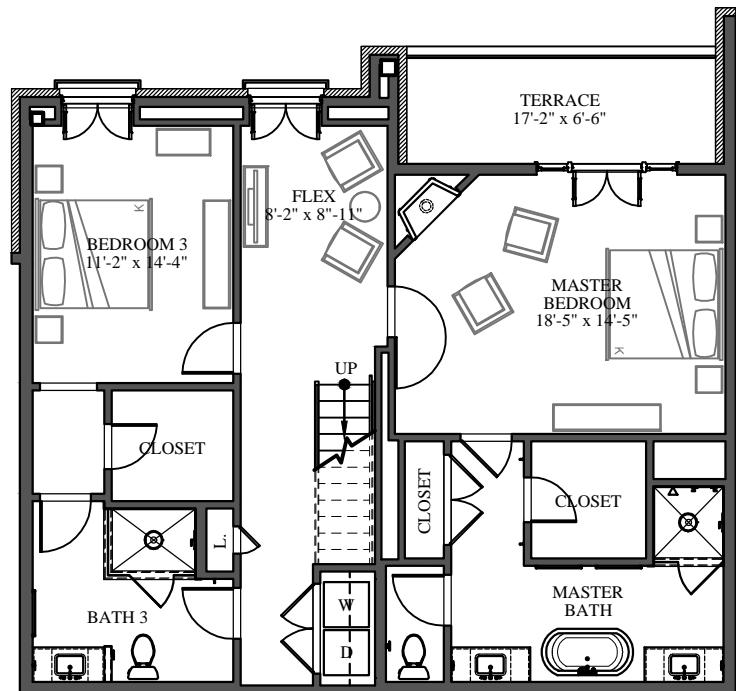

VILLAS AT
CORTINA

Unit No.5

2,618 Sq. Ft. - 3/3.5/Flex
226 Sq. Ft. - Terrace

0 ft 4 ft 8 ft N
Scale 3/32" = 1'-0"

Unit No.5 - Upper Level

1,349 Sq. Ft. Conditioned Space
117 Sq. Ft. Terrace Space

Unit No.5 - Lower Level

1,269 Sq. Ft. Conditioned Space
109 Sq. Ft. Terrace Space