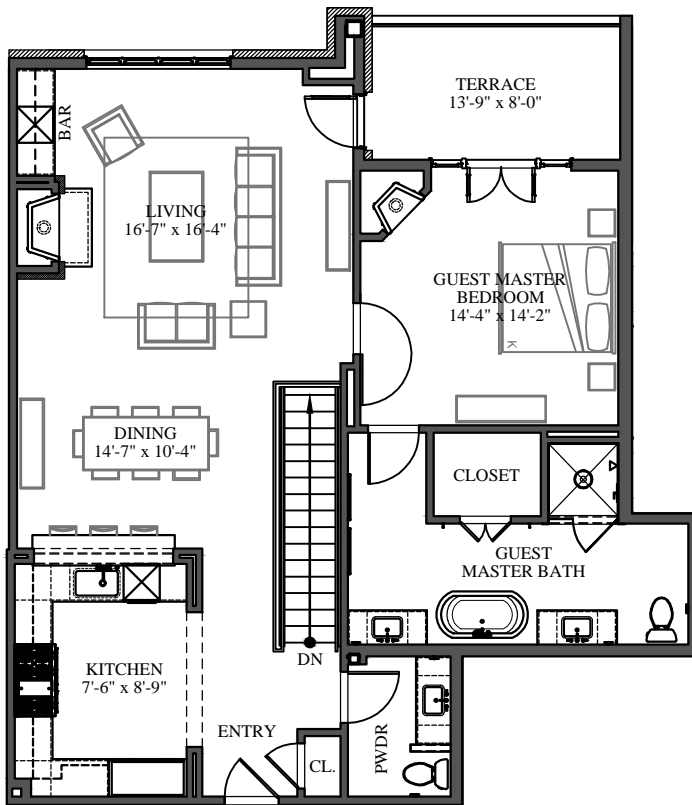

VILLAS AT
CORTINA

Unit No.5

2,618 Sq. Ft. - 3/3.5/Flex
226 Sq. Ft. - Terrace

0 ft 4 ft 8 ft N
Scale 3/32" = 1'-0"

Unit No.5 - Upper Level

1,349 Sq. Ft. Conditioned Space
117 Sq. Ft. Terrace Space

Unit No.5 - Lower Level

1,269 Sq. Ft. Conditioned Space
109 Sq. Ft. Terrace Space