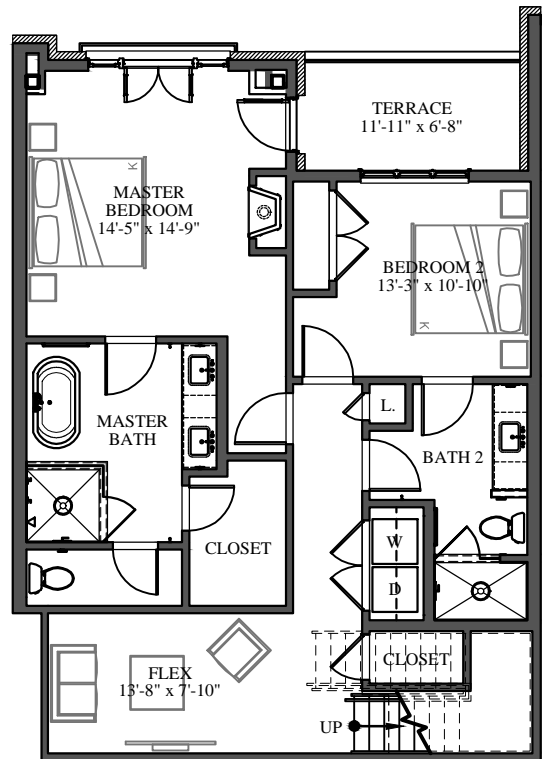

VILLAS AT
CORTINA

Unit No.4

2,125 Sq. Ft. - 3/3.0/Flex
164 Sq. Ft. - Terrace

0 ft 4 ft 8 ft N
Scale 3/32" = 1'-0"

Unit No.4 - Upper Level

1,048 Sq. Ft. Conditioned Space
81 Sq. Ft. Terrace Space

Unit No.4 - Lower Level

1,077 Sq. Ft. Conditioned Space
83 Sq. Ft. Terrace Space