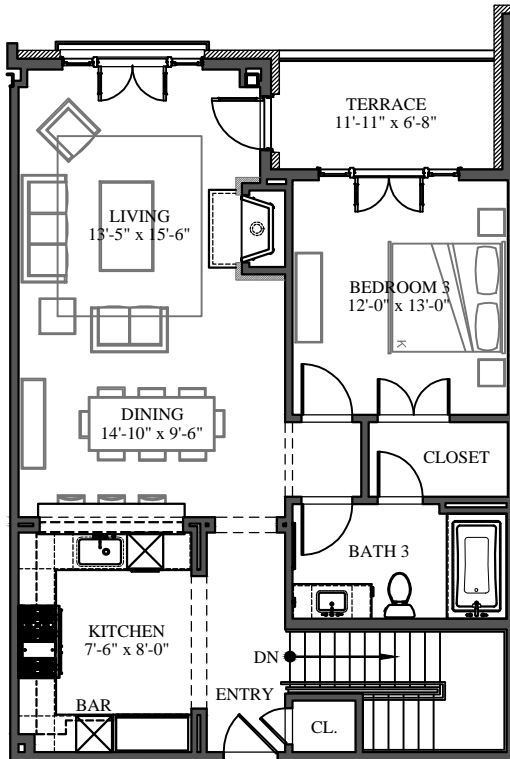

VILLAS AT
CORTINA

Unit No.4

2,125 Sq. Ft. - 3/3.0/Flex
164 Sq. Ft. - Terrace

0 ft 4 ft 8 ft N
Scale 3/32" = 1'-0"

Unit No.4 - Upper Level

1,048 Sq. Ft. Conditioned Space
81 Sq. Ft. Terrace Space

Unit No.4 - Lower Level

1,077 Sq. Ft. Conditioned Space
83 Sq. Ft. Terrace Space