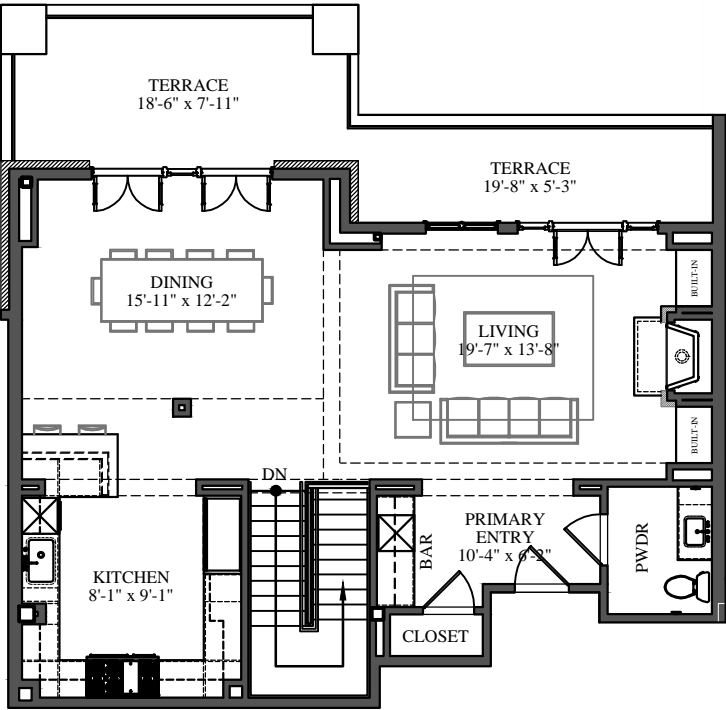

VILLAS AT
CORTINA

Unit No.11

2,565 Sq. Ft. - 4/3.5
565 Sq. Ft. - Terrace

Unit No.11 - Upper Level
1,050 Sq. Ft. Conditioned Space
287 Sq. Ft. Terrace Space

Unit No.11 - Lower Level
1,515 Sq. Ft. Conditioned Space
278 Sq. Ft. Terrace Space