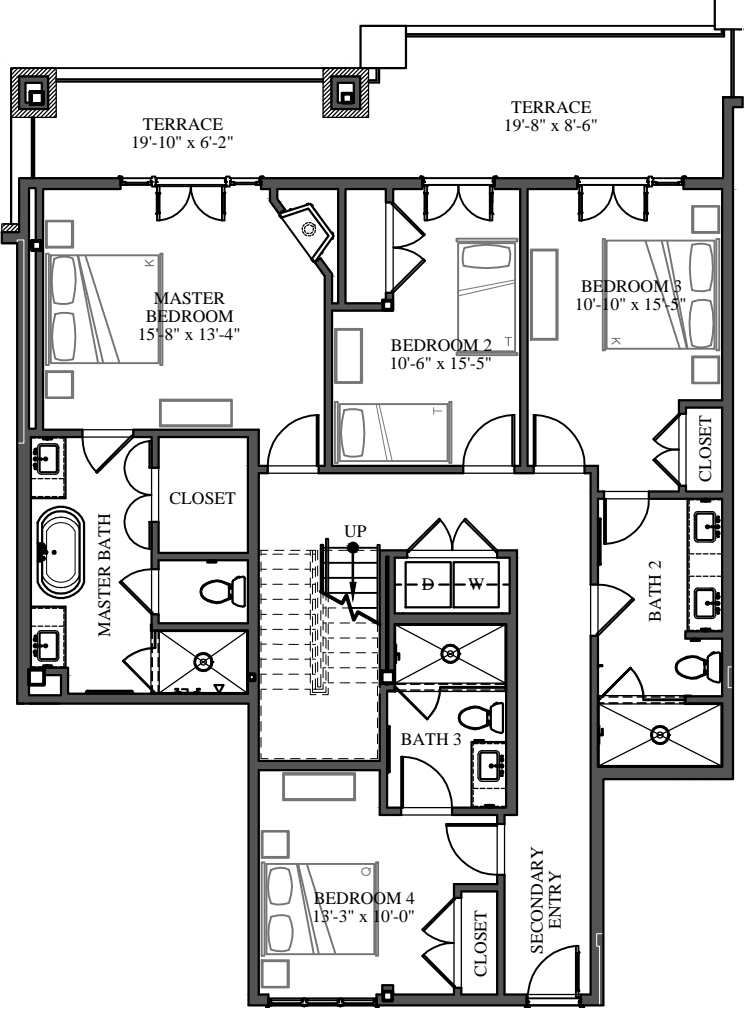

VILLAS AT
CORTINA

Unit No.11

2,565 Sq. Ft. - 4/3.5
565 Sq. Ft. - Terrace

Unit No.11 - Upper Level
1,050 Sq. Ft. Conditioned Space
287 Sq. Ft. Terrace Space

Unit No.11 - Lower Level
1,515 Sq. Ft. Conditioned Space
278 Sq. Ft. Terrace Space