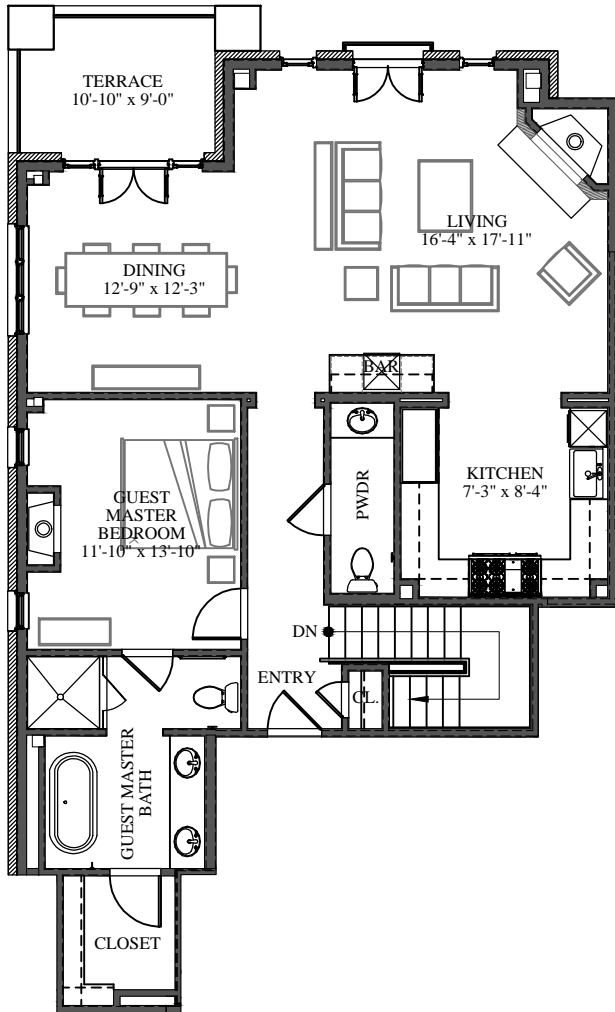

VILLAS AT
CORTINA

Unit No.1

2,454 Sq. Ft. - 3/3.5/Flex
186 Sq. Ft. - Terrace

0 ft 4 ft 8 ft N
Scale 3/32" = 1'-0"

Unit No.1 - Upper Level

1,348 Sq. Ft. Conditioned Space
96 Sq. Ft. Terrace Space

Unit No.1 - Lower Level

1,106 Sq. Ft. Conditioned Space
90 Sq. Ft. Terrace Space