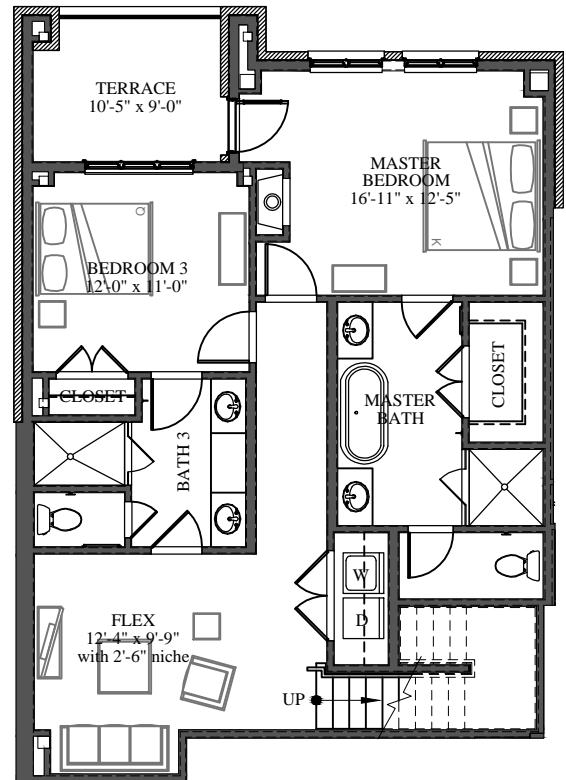

VILLAS AT
CORTINA

Unit No.1

2,454 Sq. Ft. - 3/3.5/Flex
186 Sq. Ft. - Terrace

0 ft 4 ft 8 ft N
Scale 3/32" = 1'-0"

Unit No.1 - Upper Level

1,348 Sq. Ft. Conditioned Space
96 Sq. Ft. Terrace Space

Unit No.1 - Lower Level

1,106 Sq. Ft. Conditioned Space
90 Sq. Ft. Terrace Space