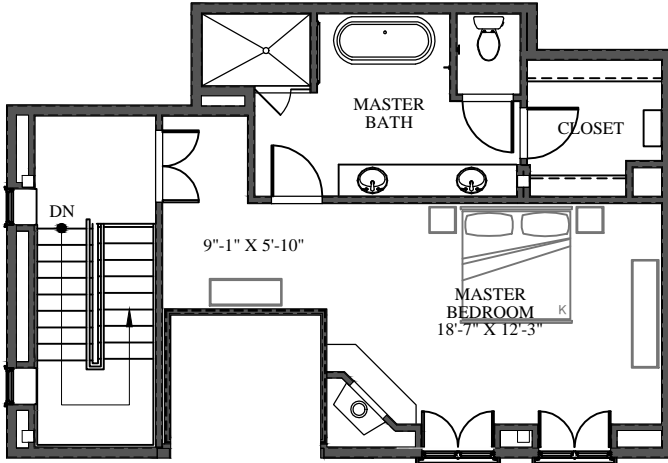

VILLAS AT
CORTINA

Unit No.7

3,058 Sq. Ft. - 4/3.5
239 Sq. Ft. - Terrace

Unit No.7 - Upper Level

792 Sq. Ft. Conditioned Space

Unit No.7 - Entry Level

1,018 Sq. Ft. Conditioned Space
69 Sq. Ft. Terrace Space

Unit No.7 - Lower Level

1,248 Sq. Ft. Conditioned Space
170 Sq. Ft. Terrace Space