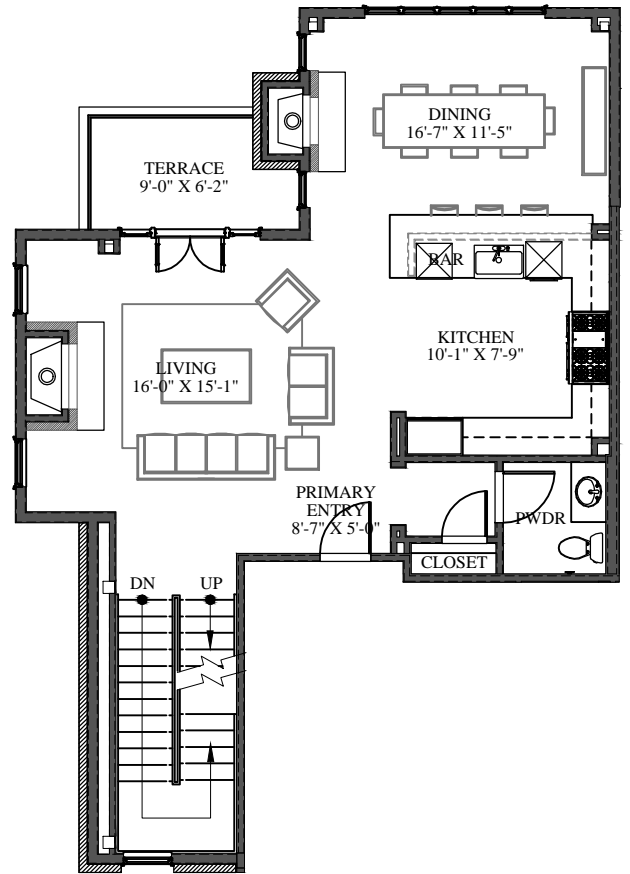

VILLAS AT
CORTINA

Unit No.7

3,058 Sq. Ft. - 4/3.5
239 Sq. Ft. - Terrace

Unit No.7 - Upper Level

792 Sq. Ft. Conditioned Space

Unit No.7 - Entry Level

1,018 Sq. Ft. Conditioned Space
69 Sq. Ft. Terrace Space

Unit No.7 - Lower Level

1,248 Sq. Ft. Conditioned Space
170 Sq. Ft. Terrace Space