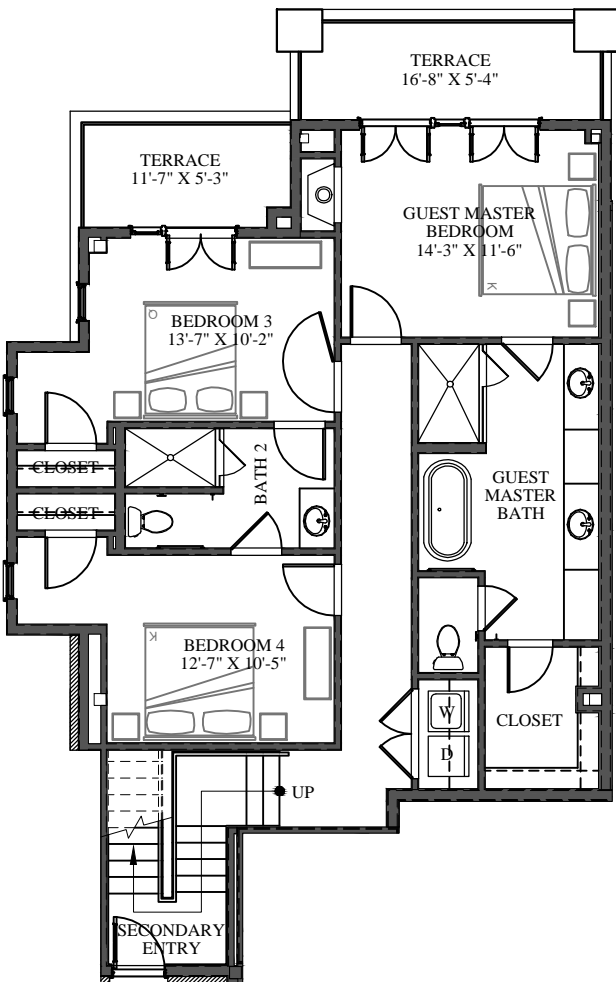

VILLAS AT
CORTINA

Unit No.7

3,058 Sq. Ft. - 4/3.5
239 Sq. Ft. - Terrace

Unit No.7 - Upper Level

792 Sq. Ft. Conditioned Space

Unit No.7 - Entry Level

1,018 Sq. Ft. Conditioned Space
69 Sq. Ft. Terrace Space

Unit No.7 - Lower Level

1,248 Sq. Ft. Conditioned Space
170 Sq. Ft. Terrace Space