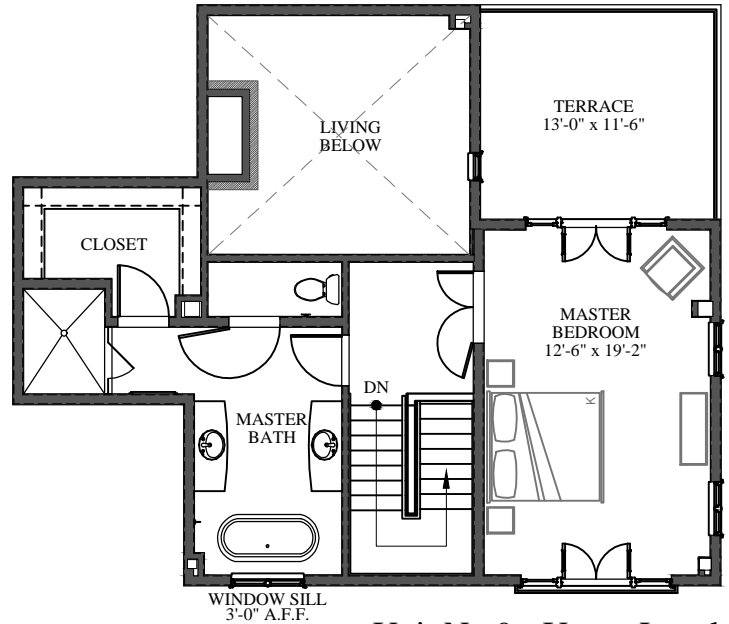

VILLAS AT
CORTINA

Unit No.9

3,437 Sq. Ft. - 4/3.5
529 Sq. Ft. - Terrace

0 ft 4 ft 8 ft N
Scale 3/32" = 1'-0"

Unit No.9 - Upper Level

714 Sq. Ft. Conditioned Space
170 Sq. Ft. Terrace Space

Unit No.9 - Lower Level

1,344 Sq. Ft. Conditioned Space
225 Sq. Ft. Terrace Space

Unit No.9 - Entry Level

1,379 Sq. Ft. Conditioned Space
134 Sq. Ft. Terrace Space