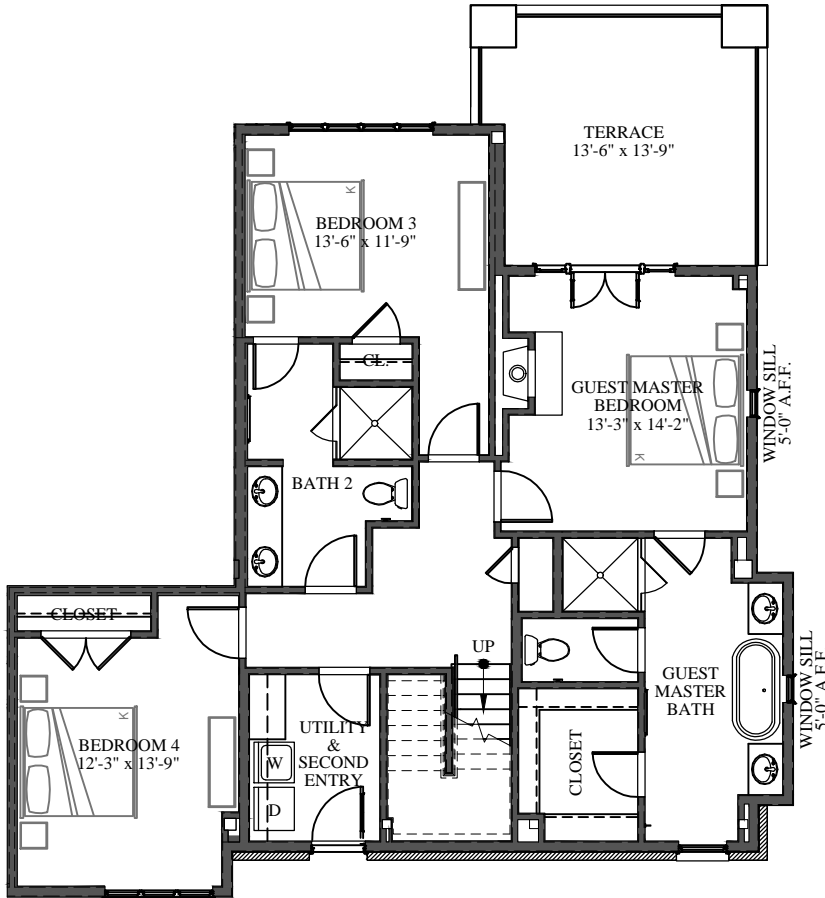

VILLAS AT
CORTINA

Unit No.9

3,437 Sq. Ft. - 4/3.5
529 Sq. Ft. - Terrace

0 ft 4 ft 8 ft N
Scale 3/32" = 1'-0"

Unit No.9 - Upper Level

714 Sq. Ft. Conditioned Space
170 Sq. Ft. Terrace Space

Unit No.9 - Lower Level

1,344 Sq. Ft. Conditioned Space
225 Sq. Ft. Terrace Space

Unit No.9 - Entry Level

1,379 Sq. Ft. Conditioned Space
134 Sq. Ft. Terrace Space