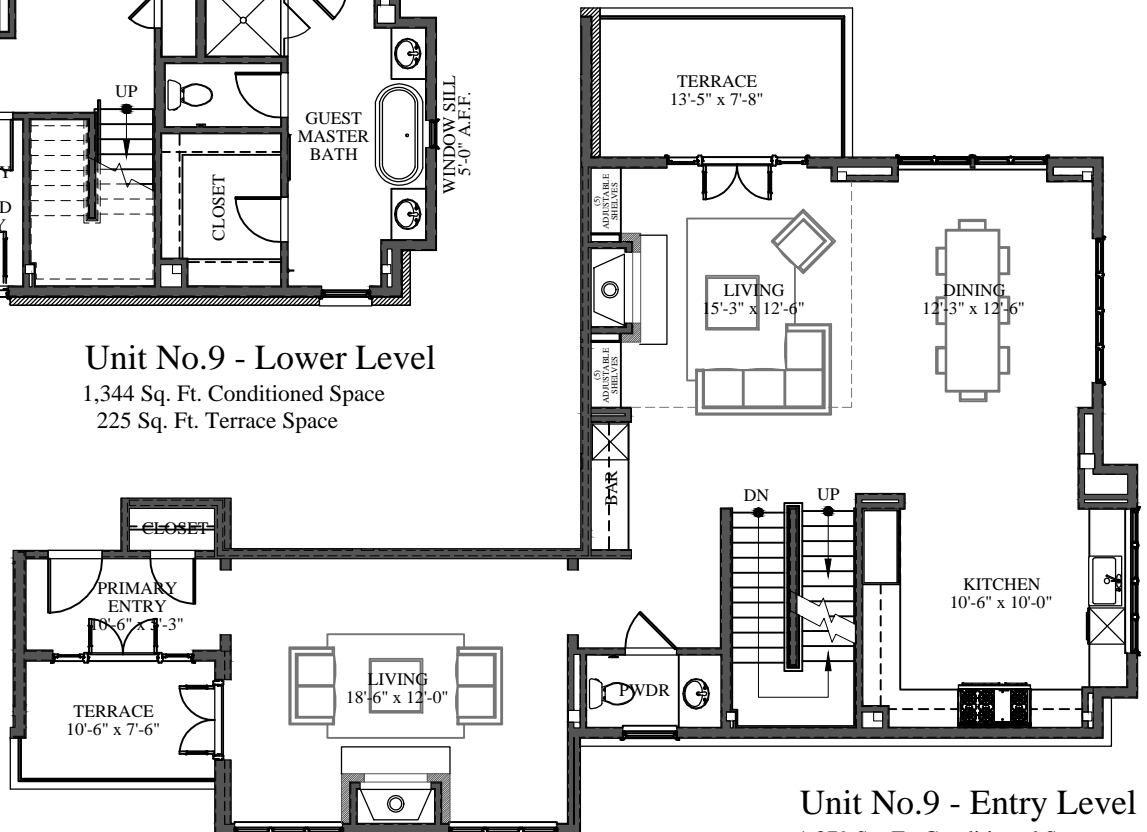

VILLAS AT
CORTINA

Unit No.9

3,437 Sq. Ft. - 4/3.5
529 Sq. Ft. - Terrace

0 ft 4 ft 8 ft N
Scale 3/32" = 1'-0"

Unit No.9 - Upper Level

714 Sq. Ft. Conditioned Space
170 Sq. Ft. Terrace Space

Unit No.9 - Lower Level

1,344 Sq. Ft. Conditioned Space
225 Sq. Ft. Terrace Space

Unit No.9 - Entry Level

1,379 Sq. Ft. Conditioned Space
134 Sq. Ft. Terrace Space